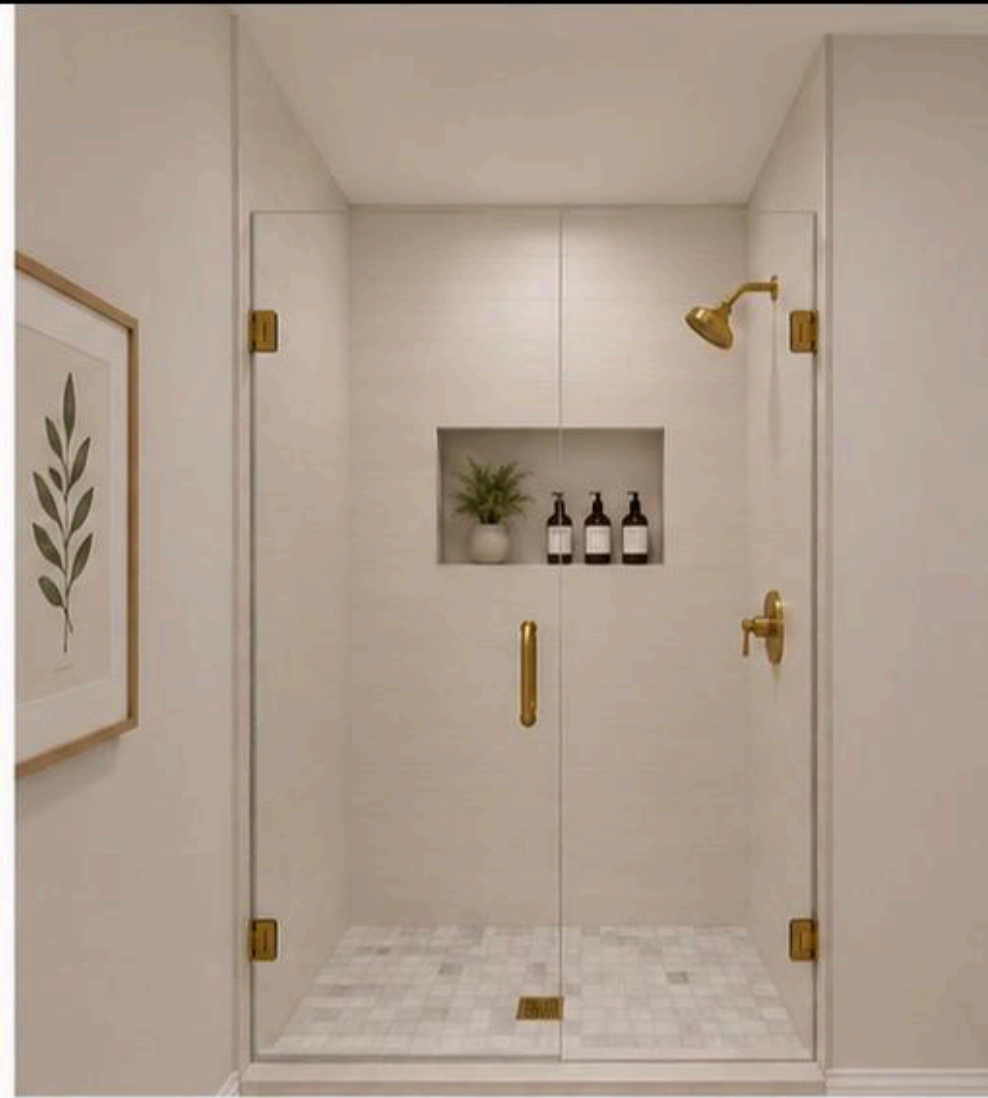

MAIN FLOOR

24X28

BACKSPLASH

COUNTERTOP

LIGHTING

FOYER

KITCHEN PENDANT

DINING
CHANDELIER

LIGHTING CONT.

MASTER & GUEST
VANITY

BEDROOM 42" &
LIVING ROOM 52"

LIGHTING CONT.

EXTERIOR FAN

EXTERIOR LIGHTS

BATHROOM TILE

SHOWER FLOOR

OCEAN HONED
MARBLE MOSAIC
\$7.99 SQFT

SHOWER WALLS

POWDERBATH TILE

BATHROOM FLOOR

MIRROR

WALL SCONCES

HEXART DECO GRIS 8"
HEXAGON PORCELAIN
MATTE TILEBAR \$10.52

ALL BATHROOMS

DELTA MODERN SHOWER HEAD

**NICOLI GOLD 8 IN.
WIDESPREAD DOUBLE HANDLE
BATHROOM FAUCET IN
CHAMPAGNE BRONZE**

INTERIOR
DOOR
HARDWARE

ENTRY DOOR

CABINET
HARDWARE