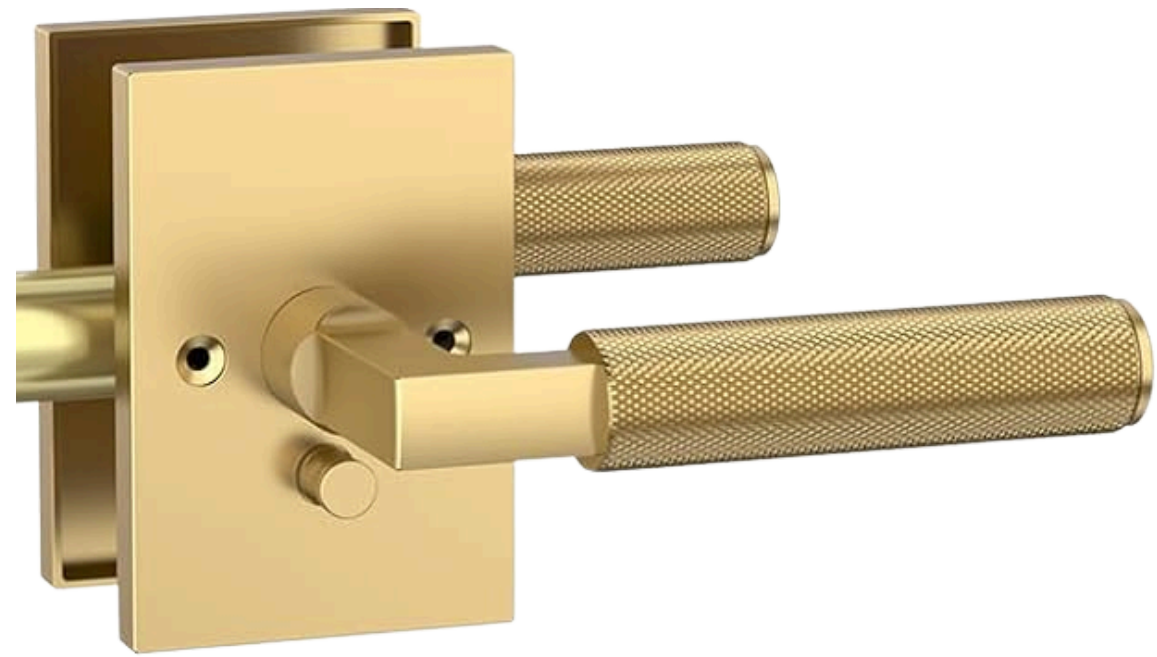

OCEAN HONED
MARBLE MOSAIC
\$7.99 SQFT

SHOWER WALLS

POWDERBATH TILE

BATHROOM FLOOR

MIRROR

WALL SCONCES

HEXART DECO GRIS 8"
HEXAGON PORCELAIN
MATTE TILEBAR \$10.52

ALL BATHROOMS

DELTA MODERN SHOWER HEAD

**NICOLI GOLD 8 IN.
WIDESPREAD DOUBLE HANDLE
BATHROOM FAUCET IN
CHAMPAGNE BRONZE**

INTERIOR
DOOR
HARDWARE

ENTRY DOOR

CABINET
HARDWARE