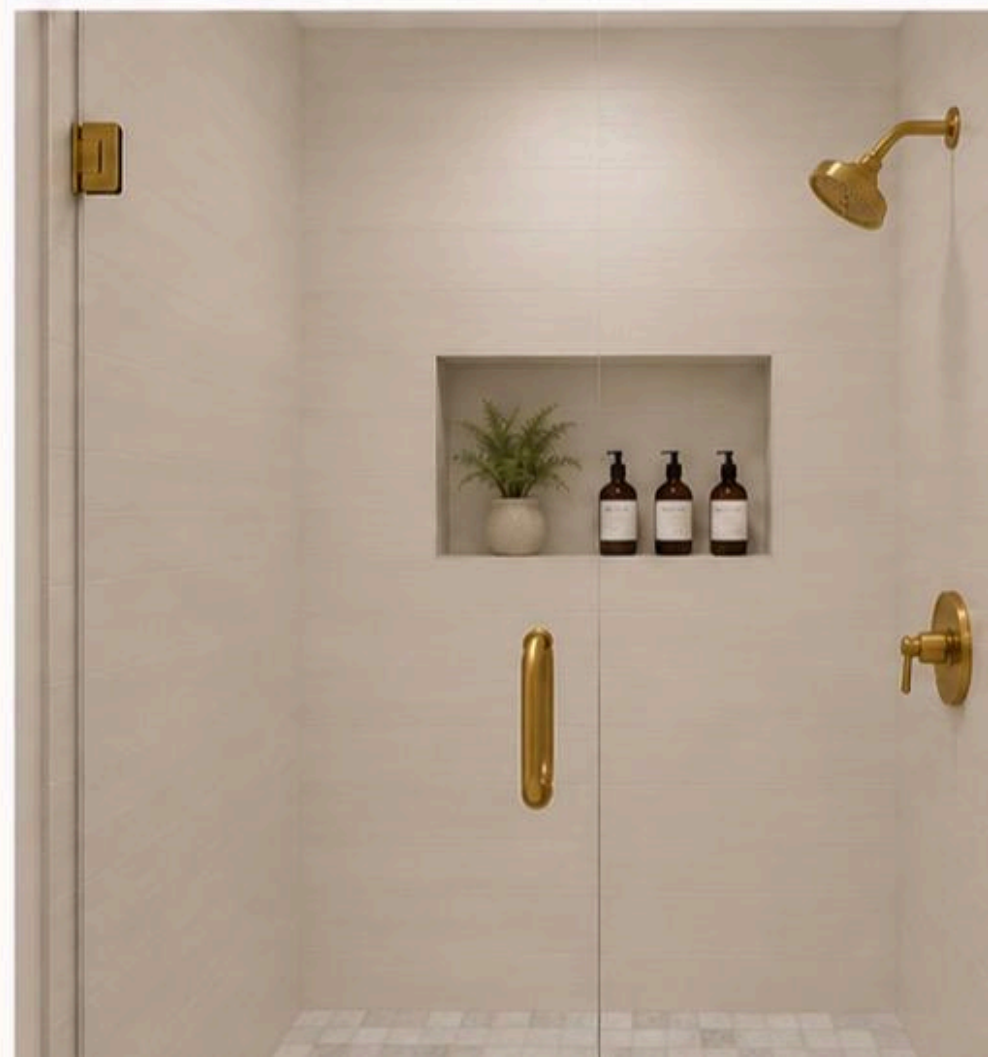

Expert Pick

SW 7006

Extra White

INTERIOR PAINTS

CABINETS

CEILING/TRIM/DOORS

WALLS

POWDER BATH VANITY

LIGHTING CONT.

MASTER & GUEST
VANITY

BEDROOM 42" &
LIVING ROOM 52"

LIGHTING CONT.

EXTERIOR FAN

EXTERIOR LIGHTS

BATHROOM TILE

SHOWER FLOOR

OCEAN HONED
MARBLE MOSAIC
\$7.99 SQFT

SHOWER WALLS

POWDERBATH TILE

BATHROOM FLOOR

MIRROR

WALL SCONCES

HEXART DECO GRIS 8"
HEXAGON PORCELAIN
MATTE TILEBAR \$10.52

ALL BATHROOMS

DELTA MODERN SHOWER HEAD

**NICOLI GOLD 8 IN.
WIDESPREAD DOUBLE HANDLE
BATHROOM FAUCET IN
CHAMPAGNE BRONZE**

INTERIOR
DOOR
HARDWARE

ENTRY DOOR

CABINET
HARDWARE