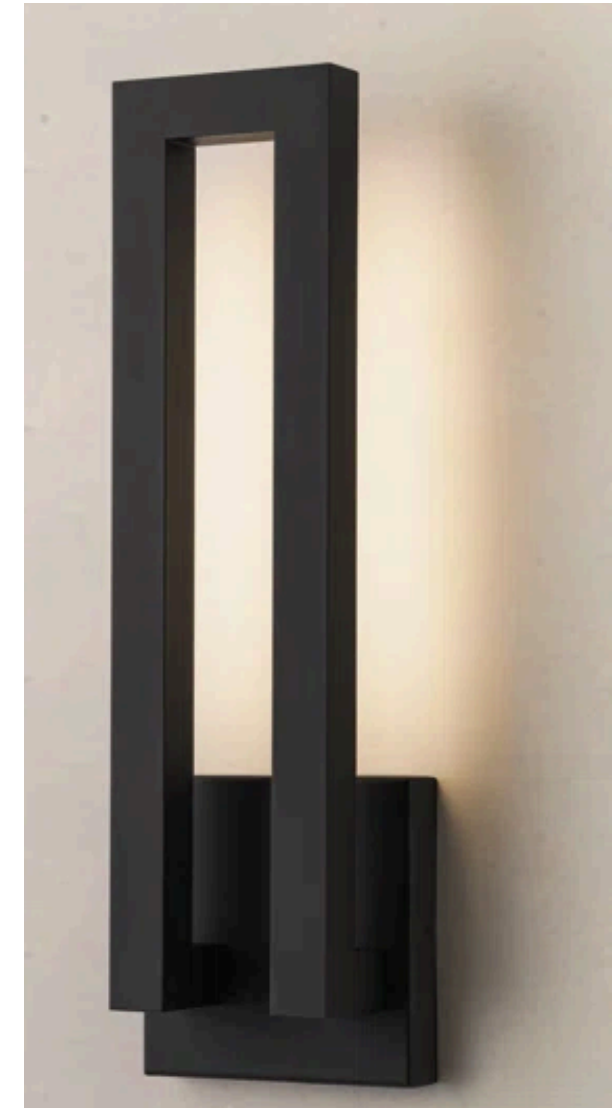

EXTERIOR LIGHTS