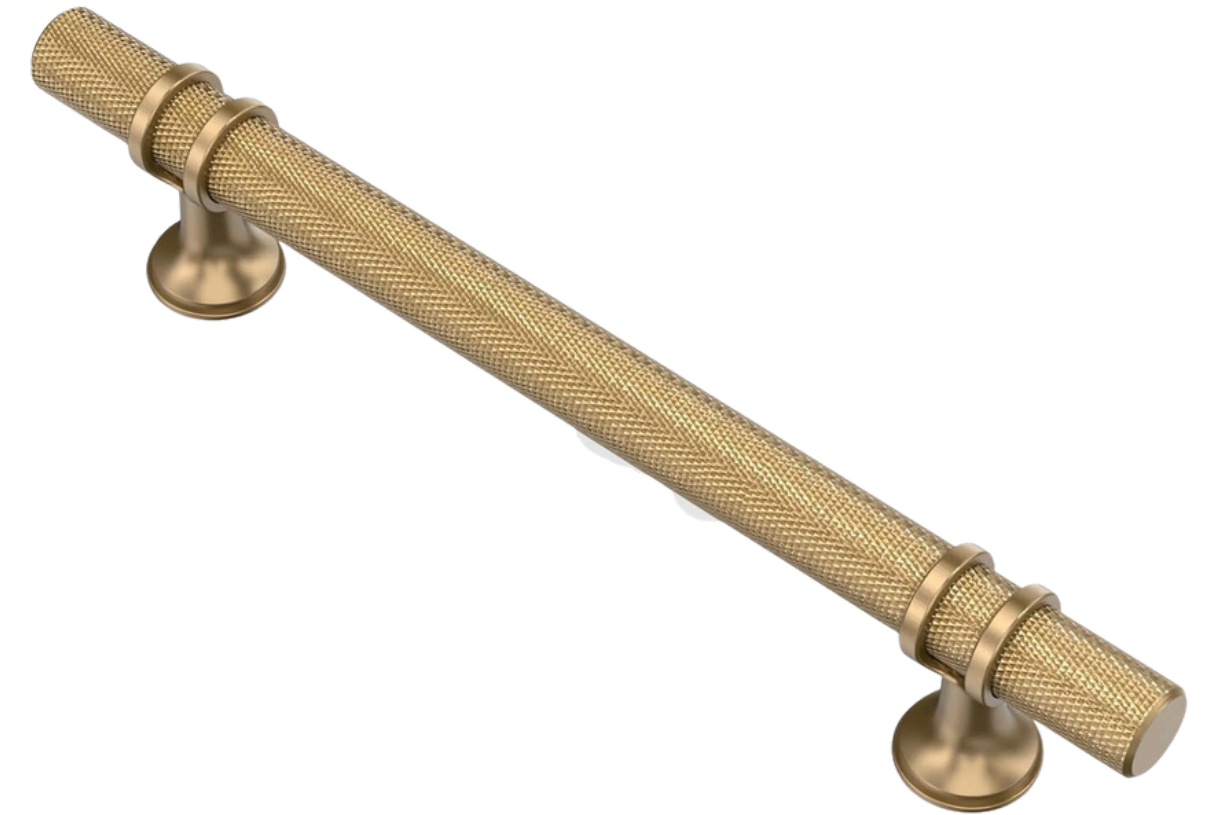

**209 TORREY PINES
BYRON**

EXTERIOR PAINTS

March 2022 Color of the Month

SW 7069

Iron Ore

Expert Pick

SW 6258

Tricorn Black

Expert Pick

SW 7006

Extra White

INTERIOR PAINTS

CABINETS

CEILING/TRIM/DOORS

WALLS

POWDER BATH VANITY

OCEAN HONED
MARBLE MOSAIC
\$7.99 SQFT

SHOWER WALLS

POWDERBATH TILE

BATHROOM FLOOR

MIRROR

WALL SCONCES

HEXART DECO GRIS 8"
HEXAGON PORCELAIN
MATTE TILEBAR \$10.52

ALL BATHROOMS

DELTA MODERN SHOWER HEAD

**NICOLI GOLD 8 IN.
WIDESPREAD DOUBLE HANDLE
BATHROOM FAUCET IN
CHAMPAGNE BRONZE**

INTERIOR
DOOR
HARDWARE

ENTRY DOOR

CABINET
HARDWARE