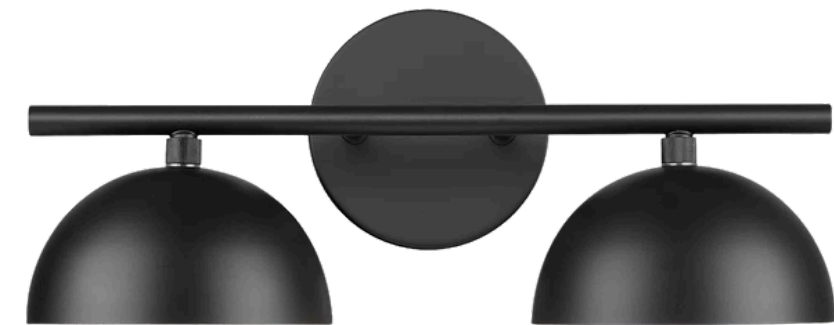

POWDERBATH TILE

BATHROOM FLOOR

VANITY ACCENT
WALL

MIRROR

VANITY LIGHT

ALL BATHROOMS

DELTA MODERN SHOWER HEAD

**NICOLI GOLD 8 IN.
WIDESPREAD DOUBLE HANDLE
BATHROOM FAUCET IN**