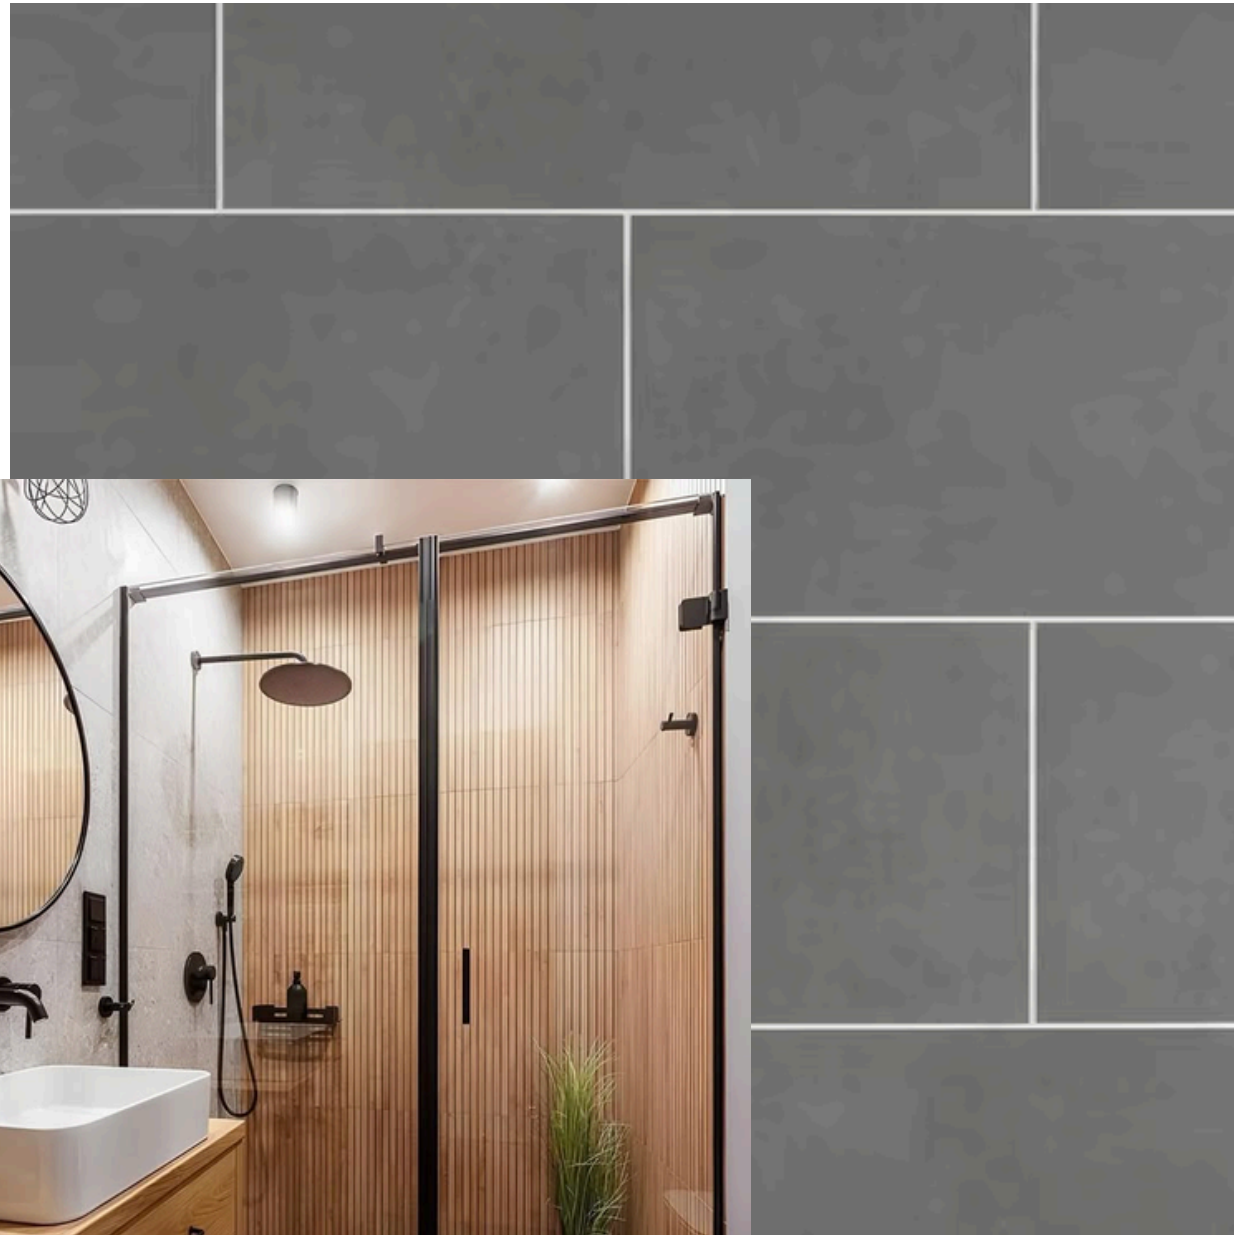

BEDROOM 42" &
LIVING ROOM 52"

LIGHTING CONT.

EXTERIOR FAN

EXTERIOR LIGHTS

BATHROOM TILE

BATHROOM FLOORS
SHOWER FLOOR

SHOWER WALL

SHOWER
ACCENT WALL

POWDERBATH TILE

BATHROOM FLOOR

VANITY ACCENT
WALL

MIRROR

VANITY LIGHT

ALL BATHROOMS

DELTA MODERN SHOWER HEAD

**NICOLI GOLD 8 IN.
WIDESPREAD DOUBLE HANDLE
BATHROOM FAUCET IN**